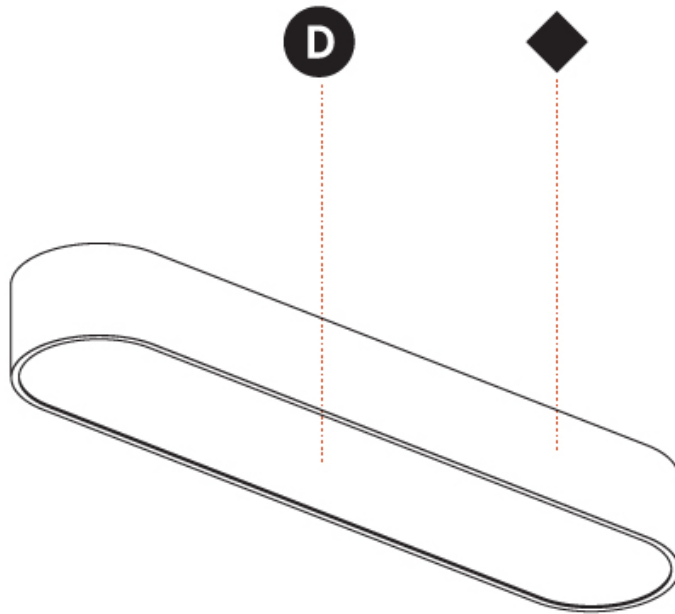

A32968-

PROJECT

TYPE

SPECIFIER

QUANTITY

DATE

A