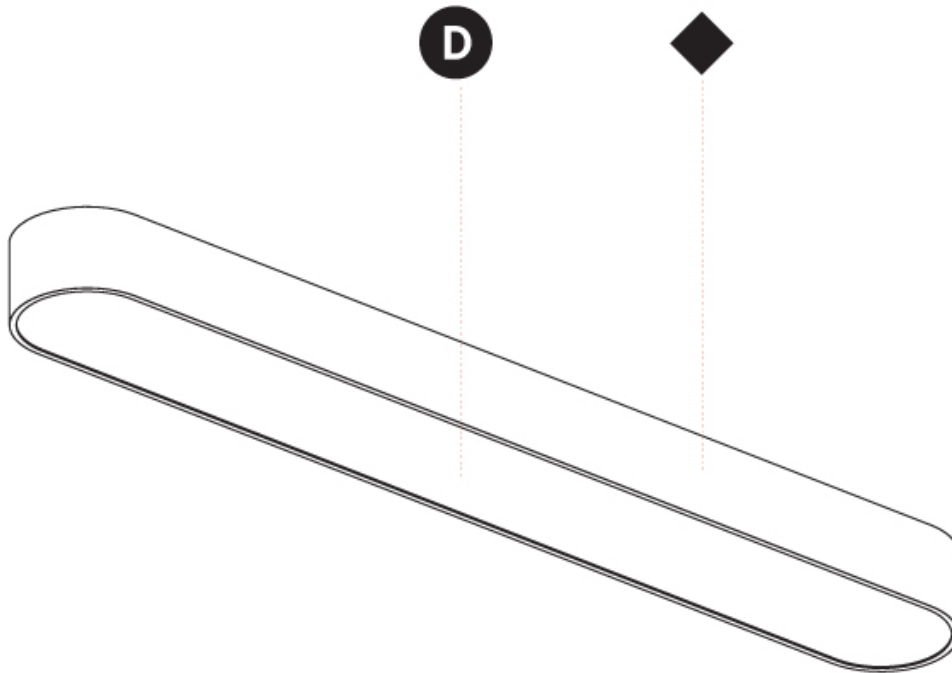

SMOOTHLINE SURFACE

A32972-

PROJECT

TYPE

SPECIFIER

QUANTITY

DATE

SMOOTHLINE TRIMLESS