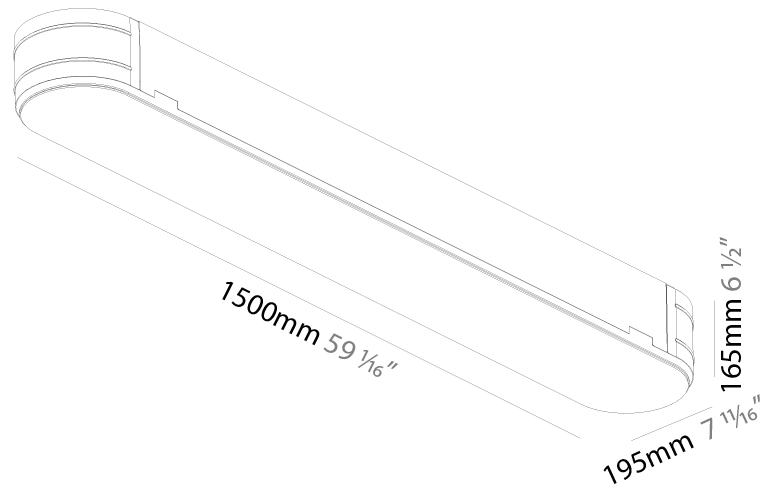

GENERAL

Series: Smoothy
Subseries: Smoothline
Brand: Prolicht
Division: Architectural
Mounting Type: Trimless
Mounting Location: Ceiling
Subcategory: Ambient

PHYSICAL

Shape: Oval
Length (mm): 1500
Length (in): 59 1/16
Width (mm): 195
Width (in): 7 11/16
Depth (mm): 165
Depth (in): 6 1/2
Ceiling Thickness (mm): 10 / 12.5 / 15 / 25 / 30
Ceiling Thickness (in): 3/8 or 1/2 or 9/16 or 1 or 1 3/16
Min. Recessing Depth (mm): 180
Min. Recessing Depth (in): 7 1/16
Light Distribution: Direct
Weight (kg): 9.4
Weight (lbs): 20.68
Diffuser: PMMA - Opal
Fixture Material: Extruded Aluminum / Steel
Cut-out Measurements: 1535mm / 60 7/16" x 230mm / 9 1/16"
Upon Request: Unique Sizes Unique Ceiling Thickness Unique Mounting Depth Spot Inserts

ELECTRICAL

Lamp Type: LED (Zhaga Standard)
Input Wattage (W): 52.5
Total Output Wattage (W): 45
Dimming: [Tri-Mode (Non-Dimming and Phase Dimming (120Vac only) and 0-10V Dimming)](#)
Driver Included: Yes
Driver Location: Integrated
Driver Type: Constant Current - Universal
Driver Class: Class 2
Input Voltage (V): 120 - 277
Constant Current (MA): 500

LED

[Color Temperature (°K): 3000 / 3500 / 4000](#)
Max. Delivered Lumen (lm): 3890 / 4194 / 4280
CRI: >80 CRI
Lamp Life (hrs): 50000
Upon Request: RGB-W Tunable White Special Color Temperature CRI90

OPTICAL

RATINGS AND CERTIFICATIONS

Certified By: Certified for North American Standards
IP rating: IP20

PROJECT
TYPE
SPECIFIER
QUANTITY
DATE

1535mm x 230mm
60 7/16" x 9 1/16"

10 | 12 1/2 | 15 | 25 | 30mm
3/8" | 1/2" | 9/16" | 1" | 1 3/16"