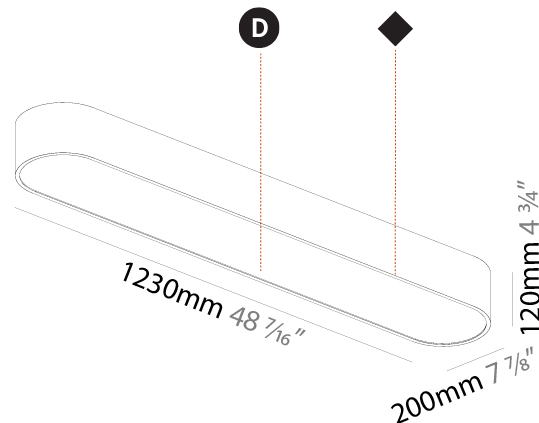

1. To build a product code in our configurator select the specify button on the base model # product page
2. To build a manual product code on this datasheet choose from the options listed below in blue font and add the suffix to the base model #

GENERAL

Series: Smoothy
Subseries: Smoothline
Brand: Prolicht
Division: Architectural
Mounting Type: Surface
Mounting Location: Ceiling
Subcategory: Ambient

PHYSICAL

Shape: Oval
Length (mm): 1230
Length (in): 48 7/16
Width (mm): 200
Width (in): 7 7/8
Height (mm): 120
Height (in): 4 3/4
Light Distribution: Direct
Diffuser: PMMA - Opal or Micro-Prism
Fixture Finish: SSR / BKV / CWI / CRY / HAB / UFT / ITA / RUA / FTG / MYG / LOD / PUS / FRO / FUP / KIA / POP / BLS / SPG / MEY / GOH / GUM / CHC / COM / ABZ / JAG / OBR / MOS / ROR
Fixture Material: Extruded Aluminum / Steel

ELECTRICAL

Lamp Type: LED (Zhaga Standard)
Input Wattage (W): 42
Total Output Wattage (W): 36
Dimming: Tri-Mode (Non-Dimming and Phase Dimming (120Vac only) and 0-10V Dimming)
Driver Included: Yes
Driver Location: Integrated
Driver Type: Constant Current - Universal
Driver Class: Class 1
Input Voltage (V): 120 - 277
Constant Current (MA): 500

LED

Color Temperature (°K): 3000 / 3500 / 4000
Max. Delivered Lumen (lm): 2920 / 3146 / 3210
CRI: >80 CRI
Lamp Life (hrs): 50000

OPTICAL

RATINGS AND CERTIFICATIONS

Certified By: Certified for North American Standards
IP rating: IP20