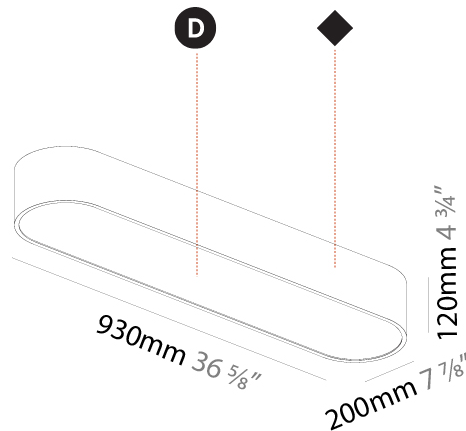

GENERAL

Series: Smoothy
Subseries: Smoothline
Brand: Prolicht
Division: Architectural
Mounting Type: Surface
Mounting Location: Ceiling
Subcategory: Ambient

PHYSICAL

Shape: Oval
Length (mm): 930
Length (in): 36 5/8
Width (mm): 200
Width (in): 7 7/8
Height (mm): 120
Height (in): 4 3/4
Light Distribution: Direct
Weight (kg): 5.108
Weight (lbs): 11.24
Diffuser: PMMA - Opal or Micro-Prism
Fixture Finish: SSR / BKV / CWI / CRY / HAB / UFT / ITA / RUA / FTG / MYG / LOD / PUS / FRO / FUP / KIA / POP / BLS / SPG / MEY / GOH / GUM / CHC / COM / ABZ / JAG / OBR / MOS / ROR
Fixture Material: Extruded Aluminum / Steel

ELECTRICAL

Lamp Type: LED (Zhaga Standard)
Input Wattage (W): 31.5
Total Output Wattage (W): 27
Dimming: Tri-Mode (Non-Dimming and Phase Dimming (120Vac only) and 0-10V Dimming)
Driver Included: Yes
Driver Location: Integrated
Driver Type: Constant Current - Universal
Driver Class: Class 2
Input Voltage (V): 120 - 277
Constant Current (MA): 500

LED

Color Temperature (°K): 3000 / 3500 / 4000
Max. Delivered Lumen (lm): 2190 / 2362 / 2410
CRI: >80 CRI
Lamp Life (hrs): 50000

OPTICAL

RATINGS AND CERTIFICATIONS

Certified By: Certified for North American Standards
IP rating: IP20

PROJECT
TYPE
SPECIFIER
QUANTITY
DATE