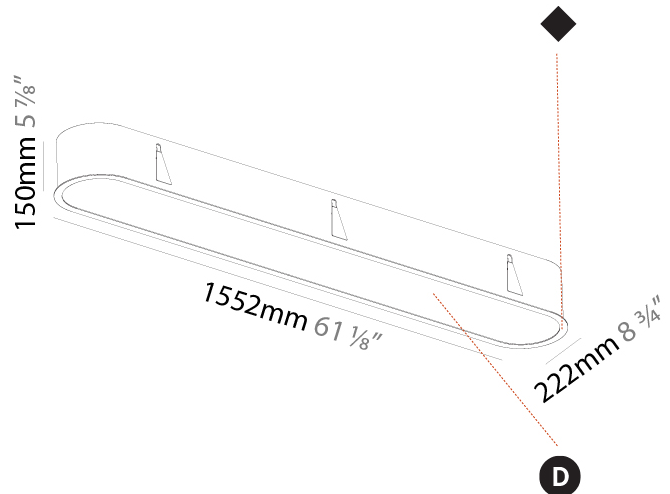

GENERAL

Series: Smoothy
Subseries: Smoothline
Brand: Prolicht
Division: Architectural
Mounting Type: Recessed
Mounting Location: Ceiling
Subcategory: Ambient

PHYSICAL

Shape: Oval
Length (mm): 1552
Length (in): 61 7/8
Width (mm): 222
Width (in): 8 3/4
Depth (mm): 150
Depth (in): 5 7/8
Ceiling Thickness (mm): 10 / 12.5 / 15 / 25
Ceiling Thickness (in): 3/8 or 1/2 or 9/16 or 1
Min. Recessing Depth (mm): 160
Min. Recessing Depth (in): 6 5/16
Light Distribution: Direct
Weight (kg): 8.895
Weight (lbs): 19.57
Diffuser: PMMA - Opal or Micro-Prism
Fixture Finish: SSR / BKV / CWI / CRY / HAB / UFT / ITA / RUA / FTG / MYG / LOD / PUS / FRO / FUP / KIA / POP / BLS / SPG / MEY / GOH / GUM / CHC / COM / ABZ / JAG / OBR / MOS / ROR
Fixture Material: Extruded Aluminum / Steel
Cut-out Measurements: 1535mm / 60 7/16" x 205mm / 8 1/16"

ELECTRICAL

Lamp Type: LED (Zhaga Standard)
Input Wattage (W): 52.8
Total Output Wattage (W): 45
Dimming: Tri-Mode (Non-Dimming and Phase Dimming (120Vac only) and 0-10V Dimming)
Driver Included: Yes
Driver Location: Integrated
Driver Type: Constant Current - Universal
Driver Class: Class 2
Input Voltage (V): 120 - 277
Constant Current (MA): 500

LED

Color Temperature (°K): 3000 / 3500 / 4000
Max. Delivered Lumen (lm): 3570 / 3842 / 3920
CRI: >80 CRI
Lamp Life (hrs): 50000

OPTICAL

RATINGS AND CERTIFICATIONS

Certified By: Certified for North American Standards
IP rating: IP20

PROJECT
TYPE
SPECIFIER
QUANTITY
DATE

1535mm x 205mm
60 7/16" x 8 1/16"

10 - 25mm
3/8" - 1"

160mm
6 5/16"