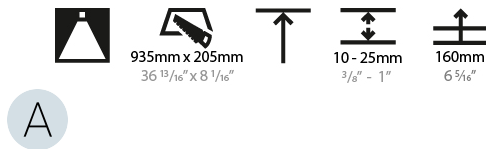

GENERAL

Series: Smoothy
Subseries: Smoothline
Brand: Prolicht
Division: Architectural
Mounting Type: Recessed
Mounting Location: Ceiling
Subcategory: Ambient

PHYSICAL

Shape: Oval
Length (mm): 952
Length (in): 37 1/2
Width (mm): 222
Width (in): 8 3/4
Depth (mm): 150
Depth (in): 5 7/8
Ceiling Thickness (mm): 10 / 12.5 / 15 / 25
Ceiling Thickness (in): 3/8 or 1/2 or 9/16 or 1
Min. Recessing Depth (mm): 160
Min. Recessing Depth (in): 6 5/16
Light Distribution: Direct
Weight (kg): 5.93
Weight (lbs): 13.05
Diffuser: PMMA - Opal or Micro-Prism
Fixture Finish: SSR / BKV / CWI / CRY / HAB / UFT / ITA / RUA / FTG / MYG / LOD / PUS / FRO / FUP / KIA / POP / BLS / SPG / MEY / GOH / GUM / CHC / COM / ABZ / JAG / OBR / MOS / ROR
Fixture Material: Extruded Aluminum / Steel
Cut-out Measurements: 935mm / 36 13/16" x 205mm / 8 1/16"

ELECTRICAL

Lamp Type: LED (Zhaga Standard)
Input Wattage (W): 31.9
Total Output Wattage (W): 27
Dimming: Tri-Mode (Non-Dimming and Phase Dimming (120Vac only) and 0-10V Dimming)
Driver Included: Yes
Driver Location: Integrated
Driver Type: Constant Current - Universal
Driver Class: Class 2
Input Voltage (V): 120 - 277
Constant Current (MA): 500

LED

Color Temperature (°K): 3000 / 3500 / 4000
Max. Delivered Lumen (lm): 2140 / 2303 / 2350
CRI: >80 CRI
Lamp Life (hrs): 50000

OPTICAL

RATINGS AND CERTIFICATIONS

Certified By: Certified for North American Standards
IP rating: IP20

PROJECT
TYPE
SPECIFIER
QUANTITY
DATE